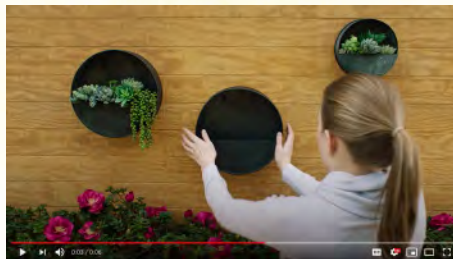

Heavy Duty Construction Adhesive