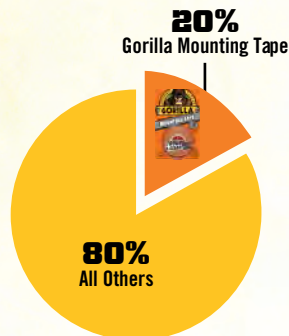

In a recent major expansion, The Gorilla Glue Company's headquarters is now operating out of a 1.1-million-square-foot building!

MARKET SHARE

For the Toughest Jobs on Planet Earth®

Gorilla Glue is the #1 selling brand of DIY adhesives in the USA.

#1 Selling SKU

2 of the top 5 selling SKUs

#1 Selling Super Glue Brand

#1 Wood Glue Brand

#1 Selling SKU

2 of the Top 5 Selling SKUs

1 of the top 5 selling SKUs

1 of the top 5 selling SKUs

IRI Data through 6/12/22

MARKETING

For the Toughest Jobs on Planet Earth®

Our YouTube channel has over 450 million views & 30k subscribers.

Check out our ads on

15 and 6 second videos

Original Gorilla Glue

Clear Gorilla Glue